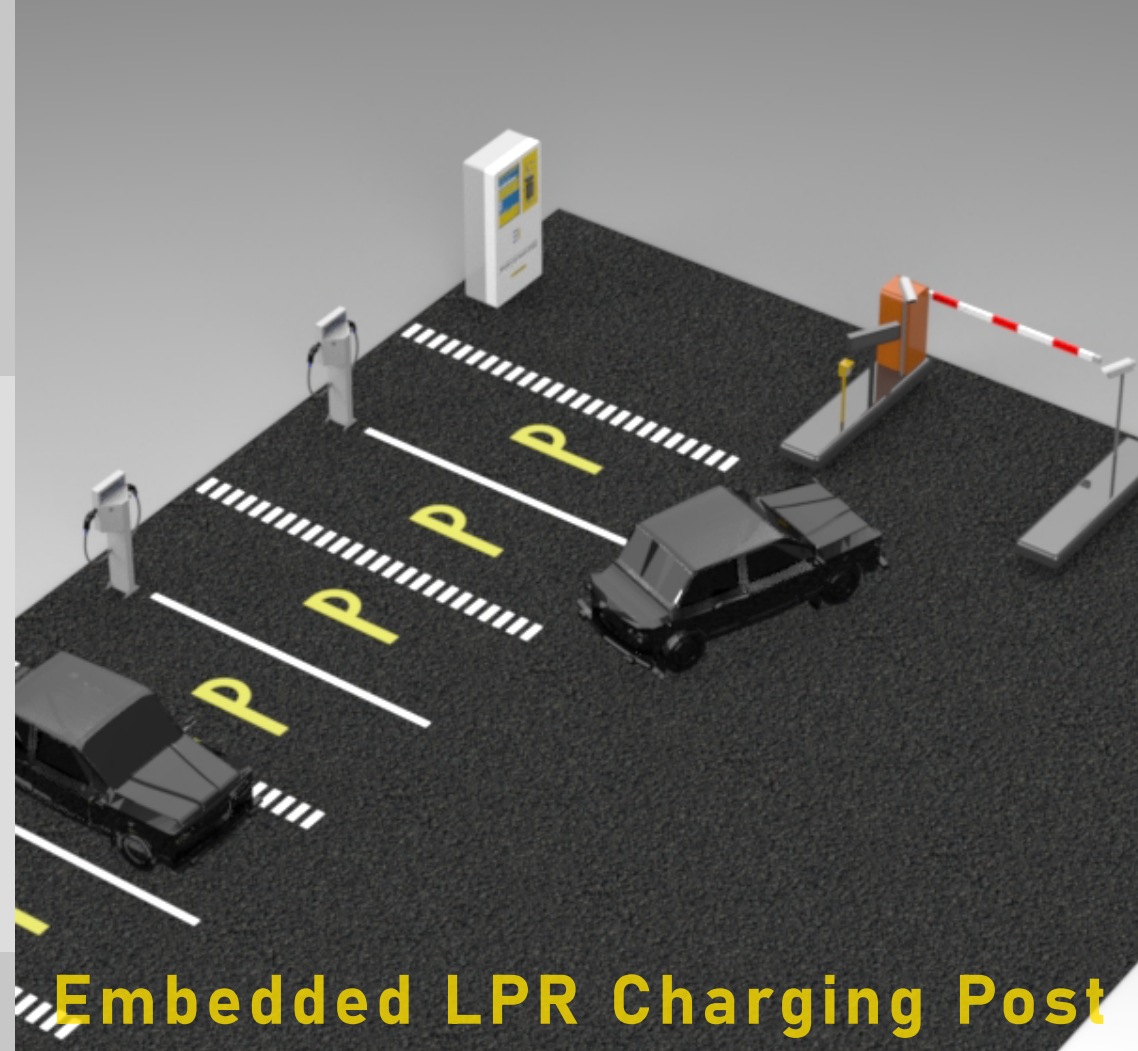

## ELCP

- Embedded AI LPR engine with 99.5% accuracy
- Smart Power Grid: can distribute power intelligently based on number of cars and various payment plan
- Cost effective: can be installed at all parking lots to enable charging feature

## Embedded LPR & Parking Control System

- Standalone master computer with LPR engine operating on Edge, resilient to network outage
- Can connect multiple IP cameras for independent recognition
- Embedded entire parking management and control features
- The embedded IP camera is equipped with Sony StarVIS high-grade image sensors, work well at night

## Embedded Parking Management System

- Web-based parking management console, able to access from multiple devices
- Able to manage season, visitor, hourly parking from the console
- Support managing online payment method
- Include a control page that can give access and control the parking system remotely
- Able to generate extensive parking analytics and financial reports

## Embedded LPR Charging Post

- Highly integrated with Intelligent Parking Management System; No EV Charging idle fee.
- Smart power grid: distribute power to each charger intelligently
- Embedded AI LPR engine with 99.5% accuracy
- Able to integrate with carpark payment system to handle different EV charging payment plan
- Web-based system management for reserving chargers and manage power usage