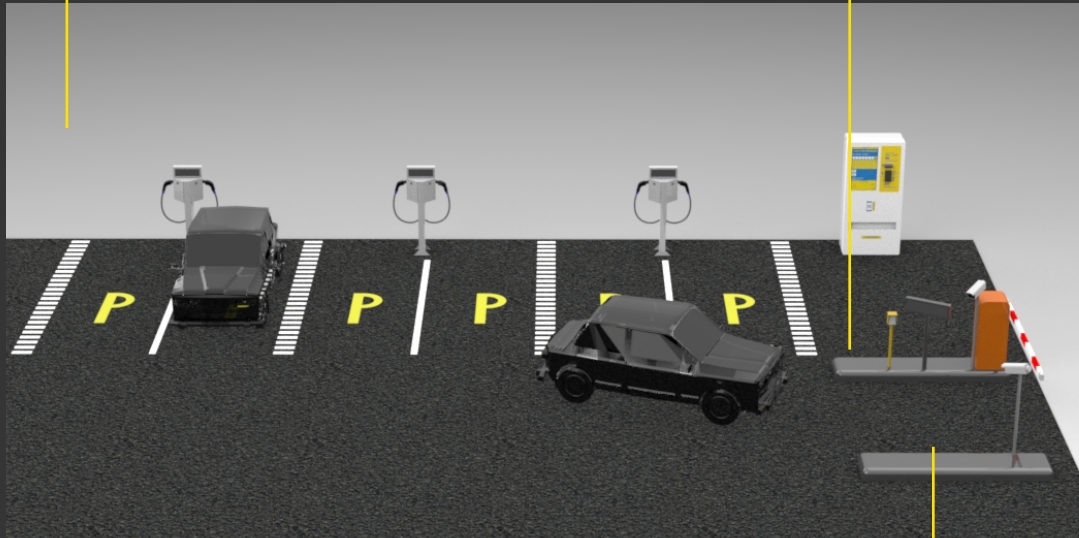

Can attach multiple cameras
No blind spot

Wide Compatibility
Compatible to garage door, barrier, and many other parking control hardware

Support Payment
We have all you need to run a car park business

AI Car Detection
Vision-based detection loop

High Extensibility
Can add extension modules based on your requirements